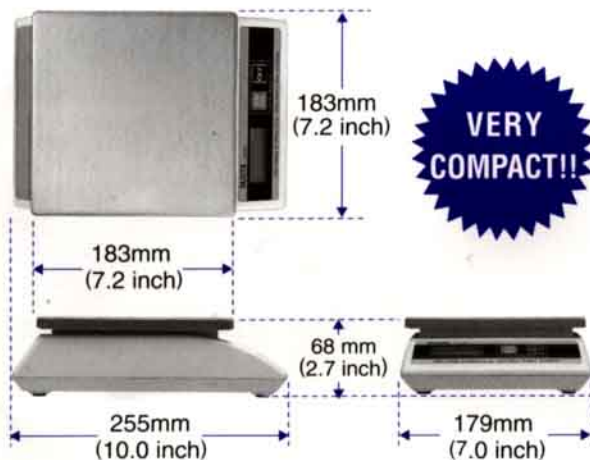

CE

DIGITAL SCALE MODEL KD-200

FEATURES

- 800 hour battery life (using alkaline battery)
- Easy to carry
- Removable & washable tray
- Splash-proof and precision in high humidity
- Large LCD : 14mm (5/8in) high
- Fast, accurate results
- Tare weighing function

SPECIFICATIONS

MODEL	Code	Capacity	Version	Minimum Graduation
KD-200	100	1000g	g	0-1000g / 1g
	110	1000g / 35oz	g/oz	0-1000g / 1g 0-35oz / 0.05oz
	200	2000g	g	0-2000g / 2g
	210	2000g / 70oz	g/oz	0-2000g / 2g 0-70oz / 0.1oz
	500	5000g	g	0-5000g / 5g
	510	5000g / 11 lb	g/oz	0-5000g / 5g 0-11 lb / 0.2oz

DIMENSIONS

SYSTEM	Electronic capacitance load cell
VERSION	g only g / oz (Switchable)
DISPLAY	14 mm (5/8 in) high 4 digits LCD 5 digits for 5kg / 11 lb version 4 digits for 1kg / 35oz · 2kg / 70oz version
POWER	1. Battery ; R6P · 15C · "AA" × 4 (not included) 2. AC/DC Adapter ; 6V, 200mA center minus (option and not available for Europe)
DIMENSIONS	Platform : 183 × 183 mm (7.2 × 7.2 in) Scale : 179 × 255 × 68 mm (7.0 × 10.0 × 2.7 in) Weight : 1.29 kg (2.8 lb)
PACKAGING	6pcs. per master carton. Size : 355 × 630 × 235 mm (14.0 × 24.8 × 9.3 in) G.W. 11 kg (24.3 lb)