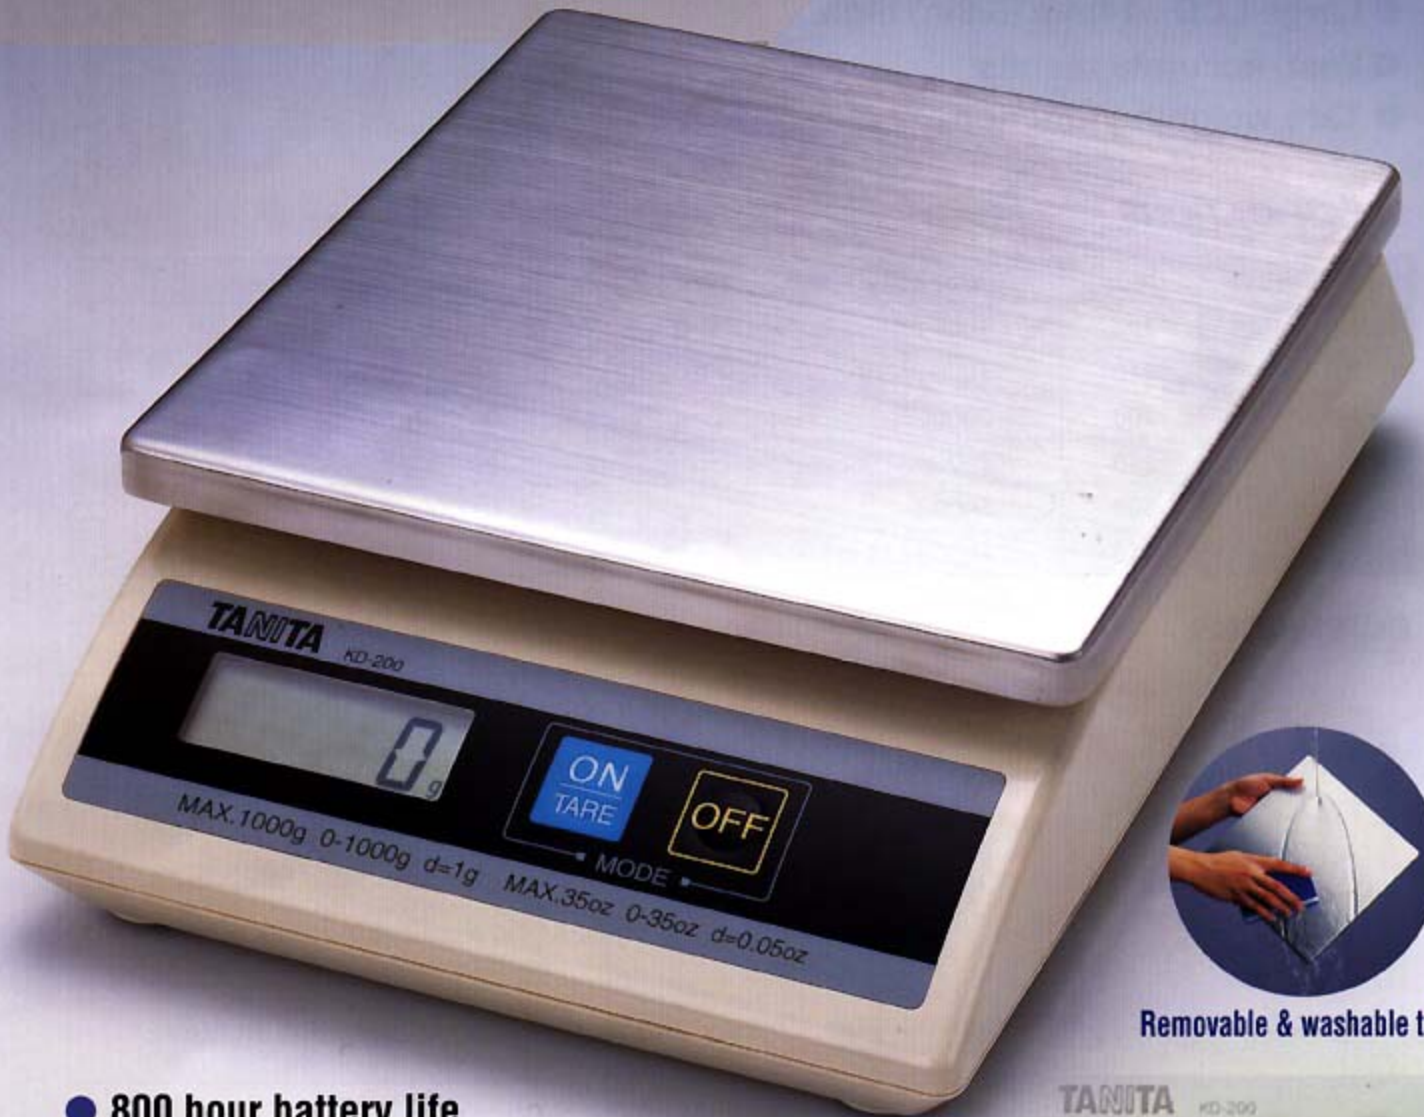

Portable & Economical
— 800 hour battery life!

Removable & washable tray!

- 800 hour battery life (using alkaline battery)
- Easy to carry
- Removable & washable tray
- Splash-proof and precision in high humidity
- Large LCD : 14mm (5/8in) high
- Fast, accurate results
- Tare weighing function

CE

DIGITAL SCALE MODEL KD-200

FEATURES

- 800 hour battery life (using alkaline battery)
- Easy to carry
- Removable & washable tray
- Splash-proof and precision in high humidity
- Large LCD : 14mm (5/8in) high
- Fast, accurate results
- Tare weighing function

DIMENSIONS

SYSTEM	Electronic capacitance load cell
VERSION	g only g / oz (Switchable)
DISPLAY	14 mm (5/8 in) high 4 digits LCD 5 digits for 5kg / 11 lb version 4 digits for 1kg / 35oz · 2kg / 70oz version
POWER	1. Battery ; R6P · 15C · "AA" × 4 (not included) 2. AC/DC Adapter ; 6V, 200mA center minus (option and not available for Europe)
DIMENSIONS	Platform : 183 × 183 mm (7.2 × 7.2 in) Scale : 179 × 255 × 68 mm (7.0 × 10.0 × 2.7 in) Weight : 1.29 kg (2.8 lb)
PACKAGING	6pcs. per master carton. Size : 355 × 630 × 235 mm (14.0 × 24.8 × 9.3 in) G.W. 11 kg (24.3 lb)